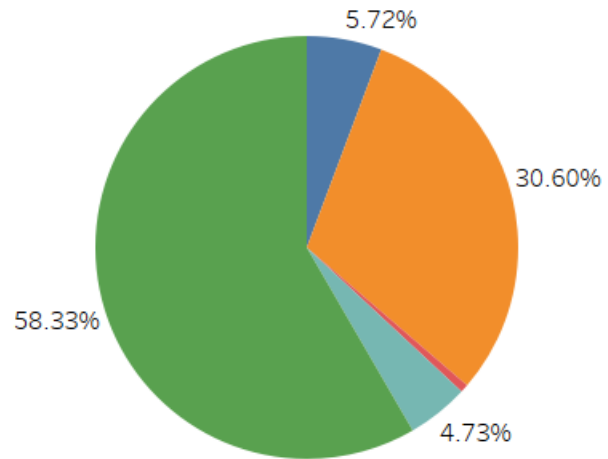

Weighted Population

White	62.49037
Black	18.36172
Asian	7.39882
Hispanic	8.96115
Other	2.78794

The above chart is the estimated demographics of Carrboro drivers, based on area of residence of stopped drivers.

Overall Stop Rate 2021 Q1

Overall Stop Rate

2021

Q1

Race
Asian
Black
Unknown/Other
Hispanic
White

Overall Stop Rate

	2021
	Q1
Asian	46
Black	246
Hispanic	38
White	469
Unknown/Other	5

Reason for Stop