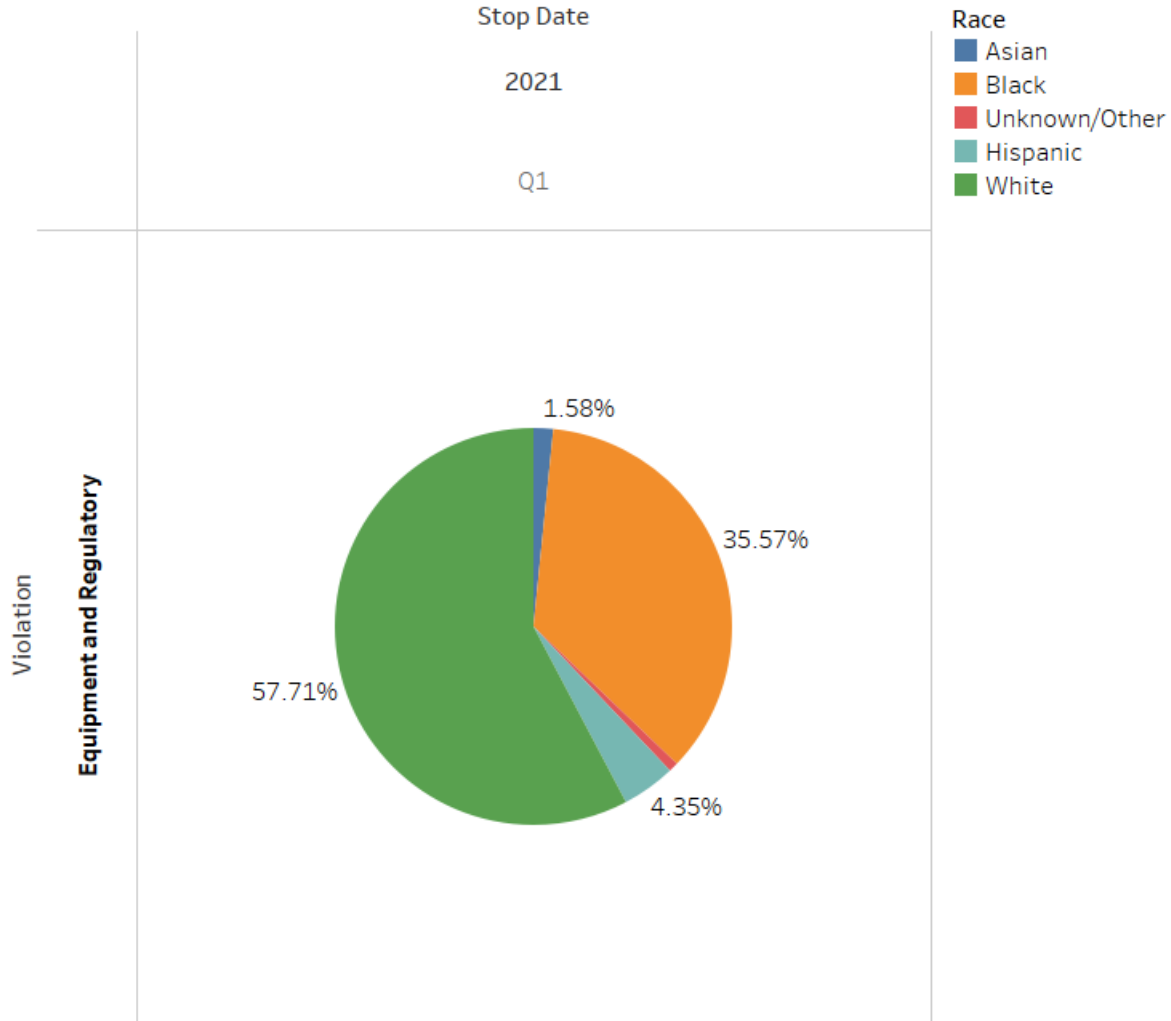

Equipment and Regulatory Violations

Equipment and Regulatory Violations

Equipment and Regulatory Violations

	2021
	Q1
Asian	4
Black	90
Unknown/Other	2
Hispanic	11
White	146