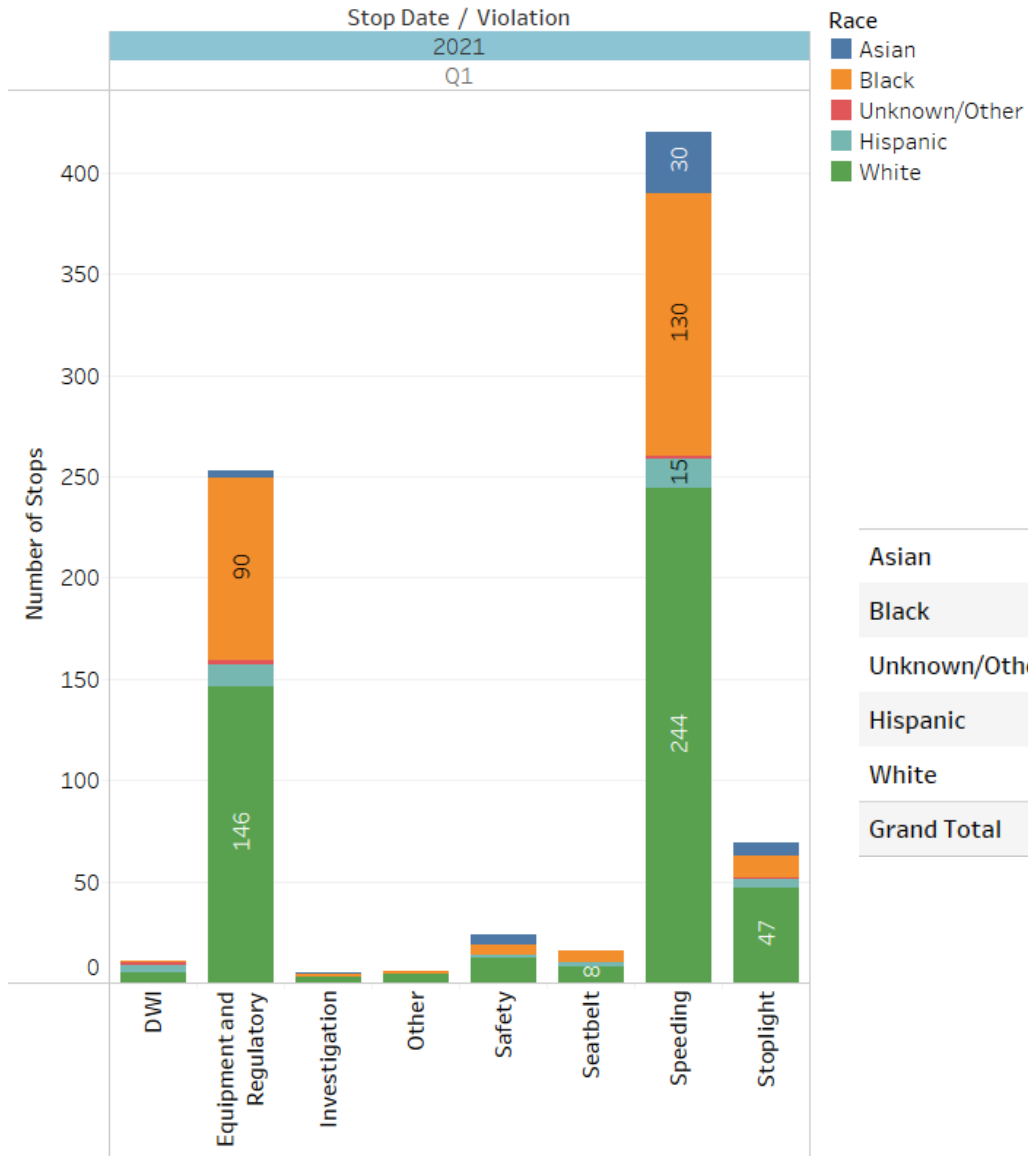

Weighted Population

White	62.49037
Black	18.36172
Asian	7.39882
Hispanic	8.96115
Other	2.78794

The above chart is the estimated demographics of Carrboro drivers, based on area of residence of stopped drivers.

Overall Stop Rate 2021 Q1

Overall Stop Rate

2021

Q1

Race
Asian
Black
Unknown/Other
Hispanic
White

Overall Stop Rate

	2021
	Q1
Asian	46
Black	246
Hispanic	38
White	469
Unknown/Other	5

Reason for Stop

Reason for Stop

Reason for Stop

	DWI 2021 Q1	Equipment and Regulatory 2021 Q1	Investigation 2021 Q1	Other 2021 Q1	Safety 2021 Q1	Seatbelt 2021 Q1	Speeding 2021 Q1	Stoplight 2021 Q1
Asian		4	1		5		30	6
Black	1	90	1	2	5	6	130	11
Unknown/Other	1	2					1	1
Hispanic	4	11			2	2	15	4
White	5	146	3	4	12	8	244	47
Grand Total	11	253	5	6	24	16	420	69