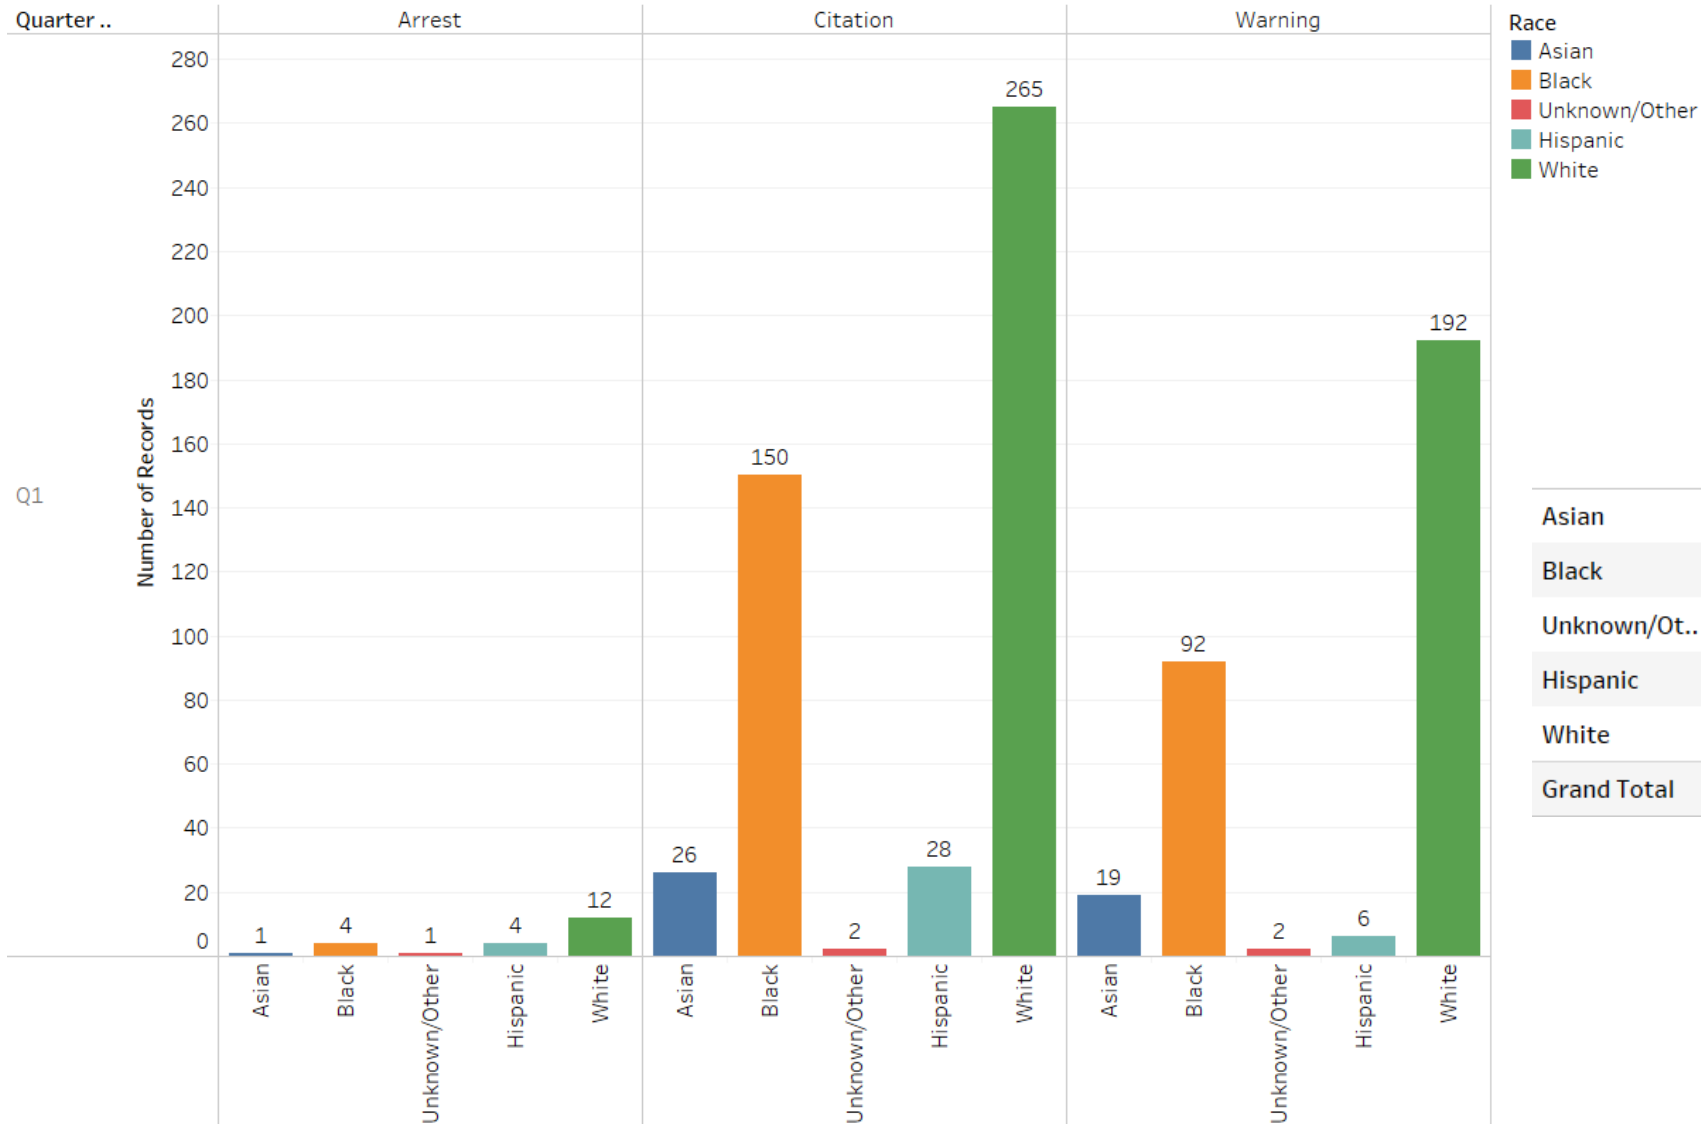

Enforcement Action 2021 Q1

Enforcement Action

Enforcement Action

	Arrest 2021 Q1	Citation 2021 Q1	Warning 2021 Q1	Grand Total
Asian	1	26	19	46
Black	4	150	92	246
Unknown/Ot..	1	2	2	5
Hispanic	4	28	6	38
White	12	265	192	469
Grand Total	22	471	311	804