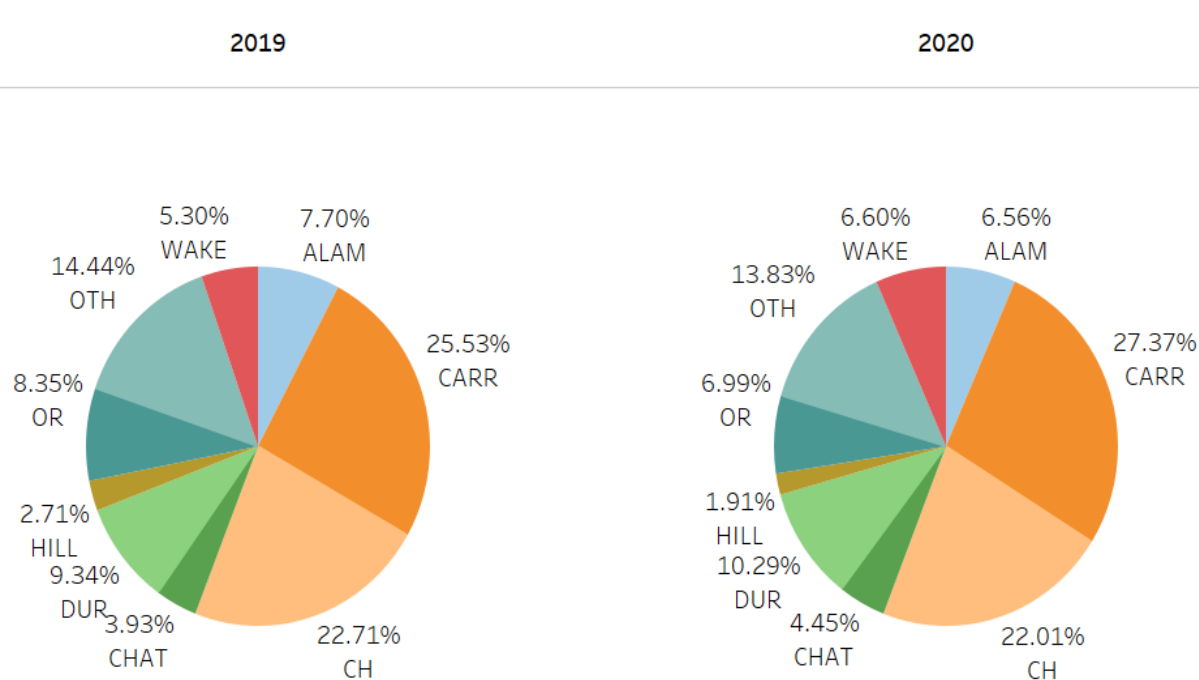

Policing Equity in Carrboro 2021 Q1

Update on efforts towards bias free policing

Residency Tracking 2019-2020

Residency of Stopped Drivers

Category1

- ALAM
- CARR
- CH
- CHAT
- DUR
- HILL
- OR
- OTH
- WAKE

Weighted Population

White	62.49037
Black	18.36172
Asian	7.39882
Hispanic	8.96115
Other	2.78794

The above chart is the estimated demographics of Carrboro drivers, based on area of residence of stopped drivers.

Overall Stop Rate 2021 Q1

Overall Stop Rate

2021

Q1

Race
Asian
Black
Unknown/Other
Hispanic
White

Overall Stop Rate

	2021
	Q1
Asian	46
Black	246
Hispanic	38
White	469
Unknown/Other	5

Reason for Stop